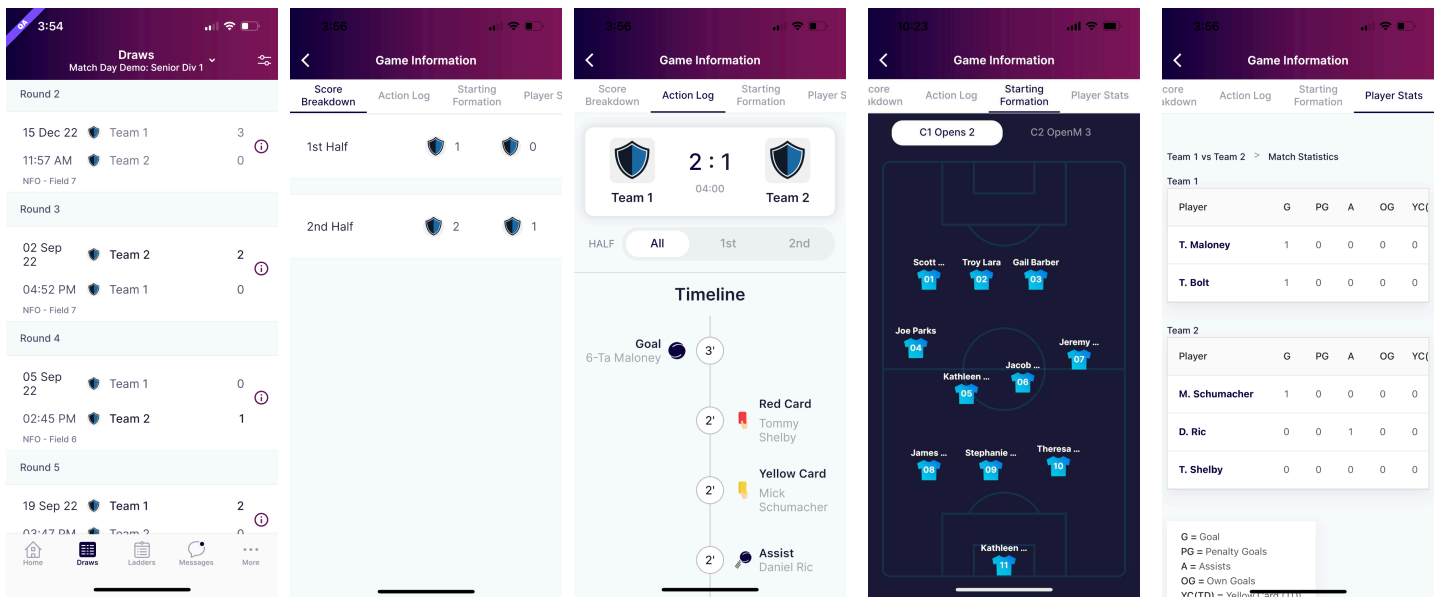

Step 4. Viewing Draws and Match Statistics - Select 'Draws' from the bottom menu. Here you can select the info icon and view score breakdown, Action log, starting formation (if being used) and player statistics.

Step 5. Viewing the Ladder - Select the ladder icon from the bottom menu. Here you can scroll across to view each column of the ladder.

Step 6. Adding and editing teams from your watchlist - Select 'Ladders or Draws' then select the edit icon in the top right corner. Here you can remove teams or add additional teams by searching your club.