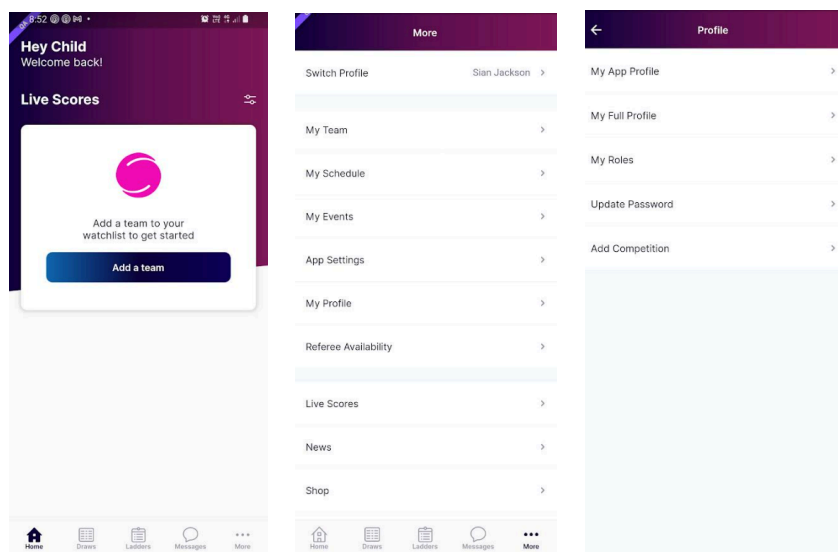

Open Squadi app log in > select the 3 dots on the bottom right-hand side > switch profile appears on the top > select the name > notice when switching profiles the child's name appears on the home screen after Hey and also a blue line at the bottom of the screen to remind you that you have switched to another profile

Please note: if you do not see your child's name here you may not be linked, see below steps to link your child's profile.

Linking Child's Profile

Select the 3 dots > more option the bottom right-hand side of the screen > my profile > my full profile

Select the 3 dots next to activity > personal details > add parent/guardian > complete details and save > if you already have an account in Squadi it will appear to be selected.

You should now be linked to your child, follow Step 2 above to toggle between the accounts. If you have issues, please contact your club administrator.

Giving a child their own Log In

Open Squadi app and be logged in > select the 3 dots on the bottom right-hand side > switch profile appears on the top > select the child's name

Select the 3 dots and more option the bottom right-hand side of the screen > my profile > my full profile