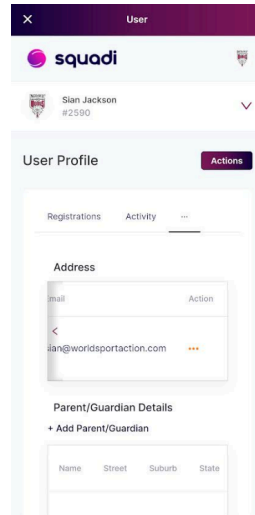

Please note: if you do not see your child's name here you may not be linked, see below steps to link your child's profile.

Linking Child's Profile

Select the 3 dots > more option the bottom right-hand side of the screen > my profile > my full profile

Select the 3 dots next to activity > personal details > add parent/guardian > complete details and save > if you already have an account in Squadi it will appear to be selected.

You should now be linked to your child, follow Step 2 above to toggle between the accounts. If you have issues, please contact your club administrator.

Giving a child their own Log In

Open Squadi app and be logged in > select the 3 dots on the bottom right-hand side > switch profile appears on the top > select the child's name

Select the 3 dots and more option the bottom right-hand side of the screen > my profile > my full profile

Select the 3 dots next to activity > personal details > the box titles address > scroll to the right hand-side > select the 3 dots and edit > complete details and save > the child will then have the ability to login using their own email address