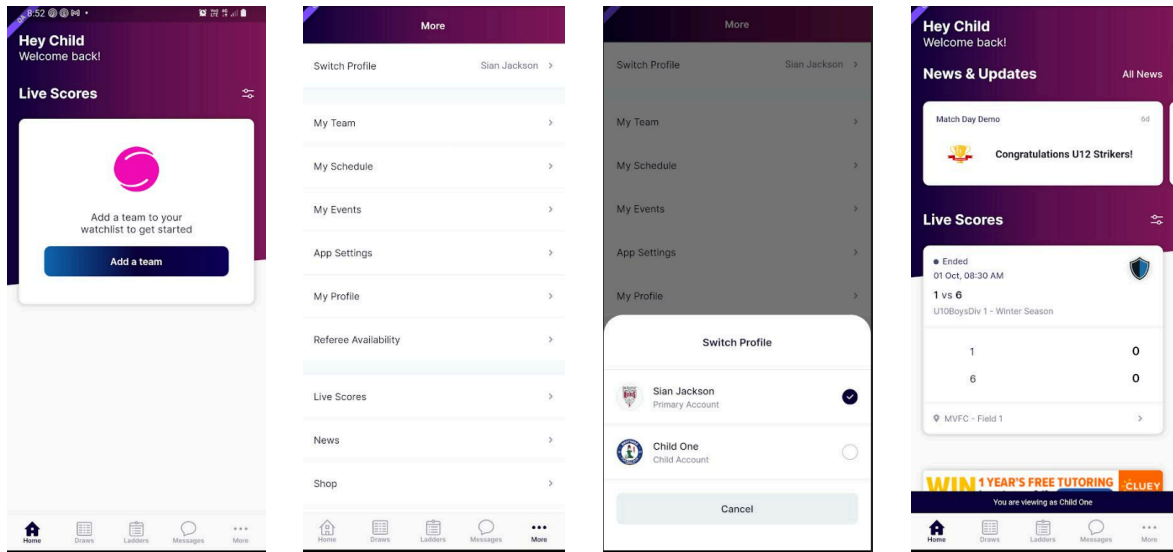

PARENT HELP GUIDE

Step 1. Download the App

IOS App Store - <https://apps.apple.com/us/app/squadi/id1614546003>

Google Play - <https://play.google.com/store/apps/details?id=com.wsa.squadi>

Step 2. Switching between child and parent profiles

Open Squadi app log in > select the 3 dots on the bottom right-hand side > switch profile appears on the top > select the name > notice when switching profiles the child's name appears on the home screen after Hey and also a blue line at the bottom of the screen to remind you that you have switched to another profile

Please note: if you do not see your child's name here you may not be linked, see below steps to link your child's profile.

Linking Child's Profile

Select the 3 dots > more option the bottom right-hand side of the screen > my profile > my full profile