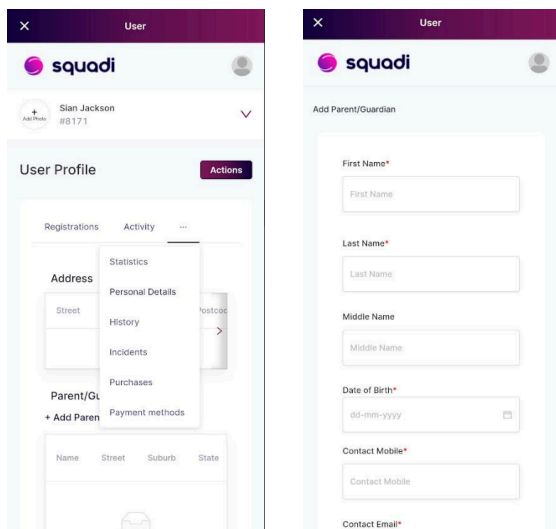

Open Squadi app log in > select the 3 dots on the bottom right-hand side > switch profile appears on the top > select the name > notice when switching profiles the child's name appears on the home screen after Hey and also a blue line at the bottom of the screen to remind you that you have switched to another profile

Please note: if you do not see your child's name here you may not be linked, see below steps to link your child's profile.

Linking Child's Profile

Select the 3 dots > more option the bottom right-hand side of the screen > my profile > my full profile

Select the 3 dots next to activity > personal details > add parent/guardian > complete details and save > if you already have an account in Squadi it will appear to be selected.

You should now be linked to your child, follow Step 2 above to toggle between the accounts. If you have issues, please contact your club administrator.

Giving a child their own Log In

Open Squadi app and be logged in > select the 3 dots on the bottom right-hand side > switch profile appears on the top > select the child's name

Select the 3 dots and more option the bottom right-hand side of the screen > my profile > my full profile