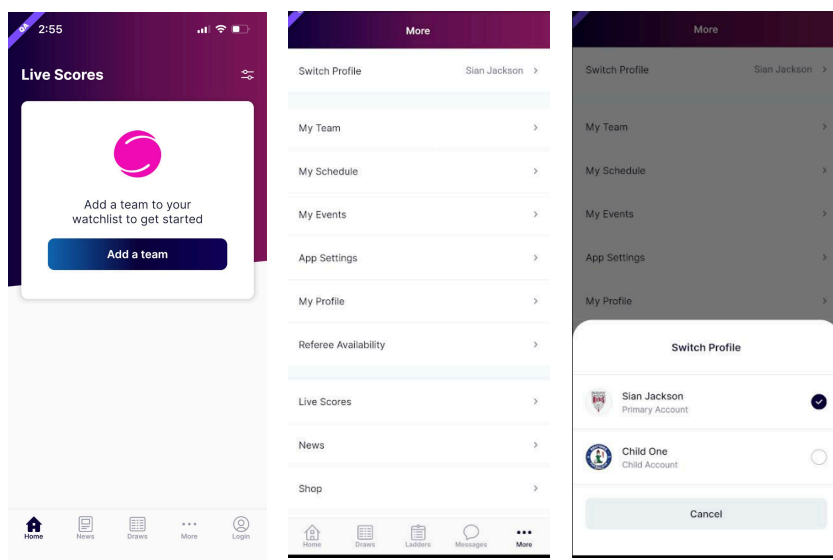

Open Squadi app log in > select the 3 dots on the bottom right-hand side > switch profile appears on the top > select the name > notice when switching profiles the child's name appears on the home screen after Hey and also a blue line at the bottom of the screen to remind you that you have switched to another profile

Please note: if you do not see your child's name here you may not be linked, see below steps to link your child's profile.

Linking Child's Profile

Select the 3 dots > more option the bottom right-hand side of the screen > my profile > my full profile

Select the 3 dots next to activity > personal details > add parent/guardian > complete details and save > if you already have an account in Squadi it will appear to be selected.

You should now be linked to your child, follow Step 2 above to toggle between the accounts. If you have issues, please contact your club administrator.

Giving a child their own Log In

Open Squadi app and be logged in > select the 3 dots on the bottom right-hand side > switch profile appears on the top > select the child's name

Select the 3 dots and more option the bottom right-hand side of the screen > my profile > my full profile