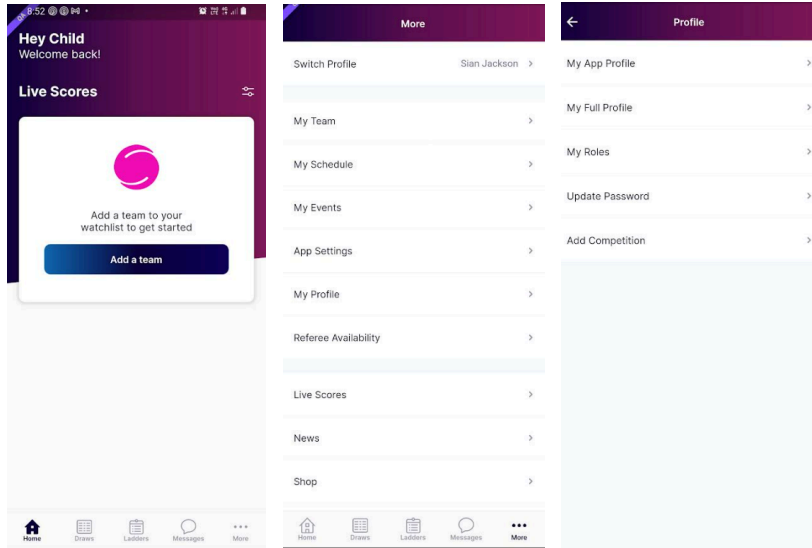

PARENT HELP GUIDE

Step 1. Download the App

IOS App Store - <https://apps.apple.com/us/app/squadi/id1614546003>

Google Play - <https://play.google.com/store/apps/details?id=com.wsa.squadi>

Step 2. Switching between child and parent profiles

Open Squadi app log in > select the 3 dots on the bottom right-hand side > switch profile appears on the top > select the name > notice when switching profiles the child's name appears on the home screen after Hey and also a blue line at the bottom of the screen to remind you that you have switched to another profile

Please note: if you do not see your child's name here you may not be linked, see below steps to link your child's profile.

Linking Child's Profile

Select the 3 dots > more option the bottom right-hand side of the screen > my profile > my full profile

Step 5. Viewing the Ladder - Select the ladder icon from the bottom menu. Here you can scroll across to view each column of the ladder.

Step 6. Adding and editing teams from your watchlist - Select 'Ladders or Draws' then select the edit icon in the top right corner. Here you can remove teams or add additional teams by searching your club.