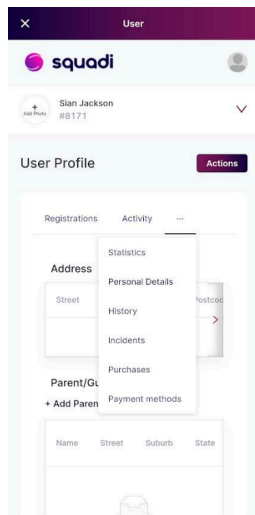

Please note: if you do not see your child's name here you may not be linked, see below steps to link your child's profile.

Linking Child's Profile

Select the 3 dots > more option the bottom right-hand side of the screen > my profile > my full profile

Select the 3 dots next to activity > personal details > add parent/guardian > complete details and save > if you already have an account in Squadi it will appear to be selected.

You should now be linked to your child, follow Step 2 above to toggle between the accounts. If you have issues, please contact your club administrator.

Giving a child their own Log In

Open Squadi app and be logged in > select the 3 dots on the bottom right-hand side > switch profile appears on the top > select the child's name

Select the 3 dots and more option the bottom right-hand side of the screen > my profile > my full profile

Select the 3 dots next to activity > personal details > the box titles address > scroll to the right hand-side > select the 3 dots and edit > complete details and save > the child will then have the ability to login using their own email address