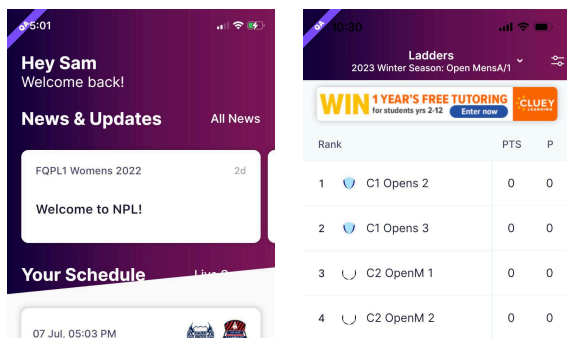

4:13

Search for Team or League Done

Football Queensland X

Select Team(s) Select League(s)

- Over 50 Men/Walking Football Fes
Walking Football Fest 23
Football Queensland
- FQPL Men
Crad Evans 2023
Football Queensland
- FQPL Men U23s
Crad Evans 2023
Football Queensland
- Division 2 Men
Crad Evans 2023
Football Queensland
- Division 1 Men
Crad Evans 2023
Football Queensland
- FQPL Women
Crad Evans 2023
Football Queensland
- FQPL Women U23s
Crad Evans 2023
Football Queensland

Step 4. Viewing Draws and Match Statistics - Select 'Draws' from the bottom menu. Here you can select the info icon and view score breakdown, Action log, starting formation (if being used) and player statistics.

Step 5. Viewing the Ladder - Select the ladder icon from the bottom menu. Here you can scroll across to view each column of the ladder.

Step 6. Adding and editing teams from your watchlist - Select 'Ladders or Draws' then select the edit icon in the top right corner. Here you can remove teams or add additional teams by searching your club.